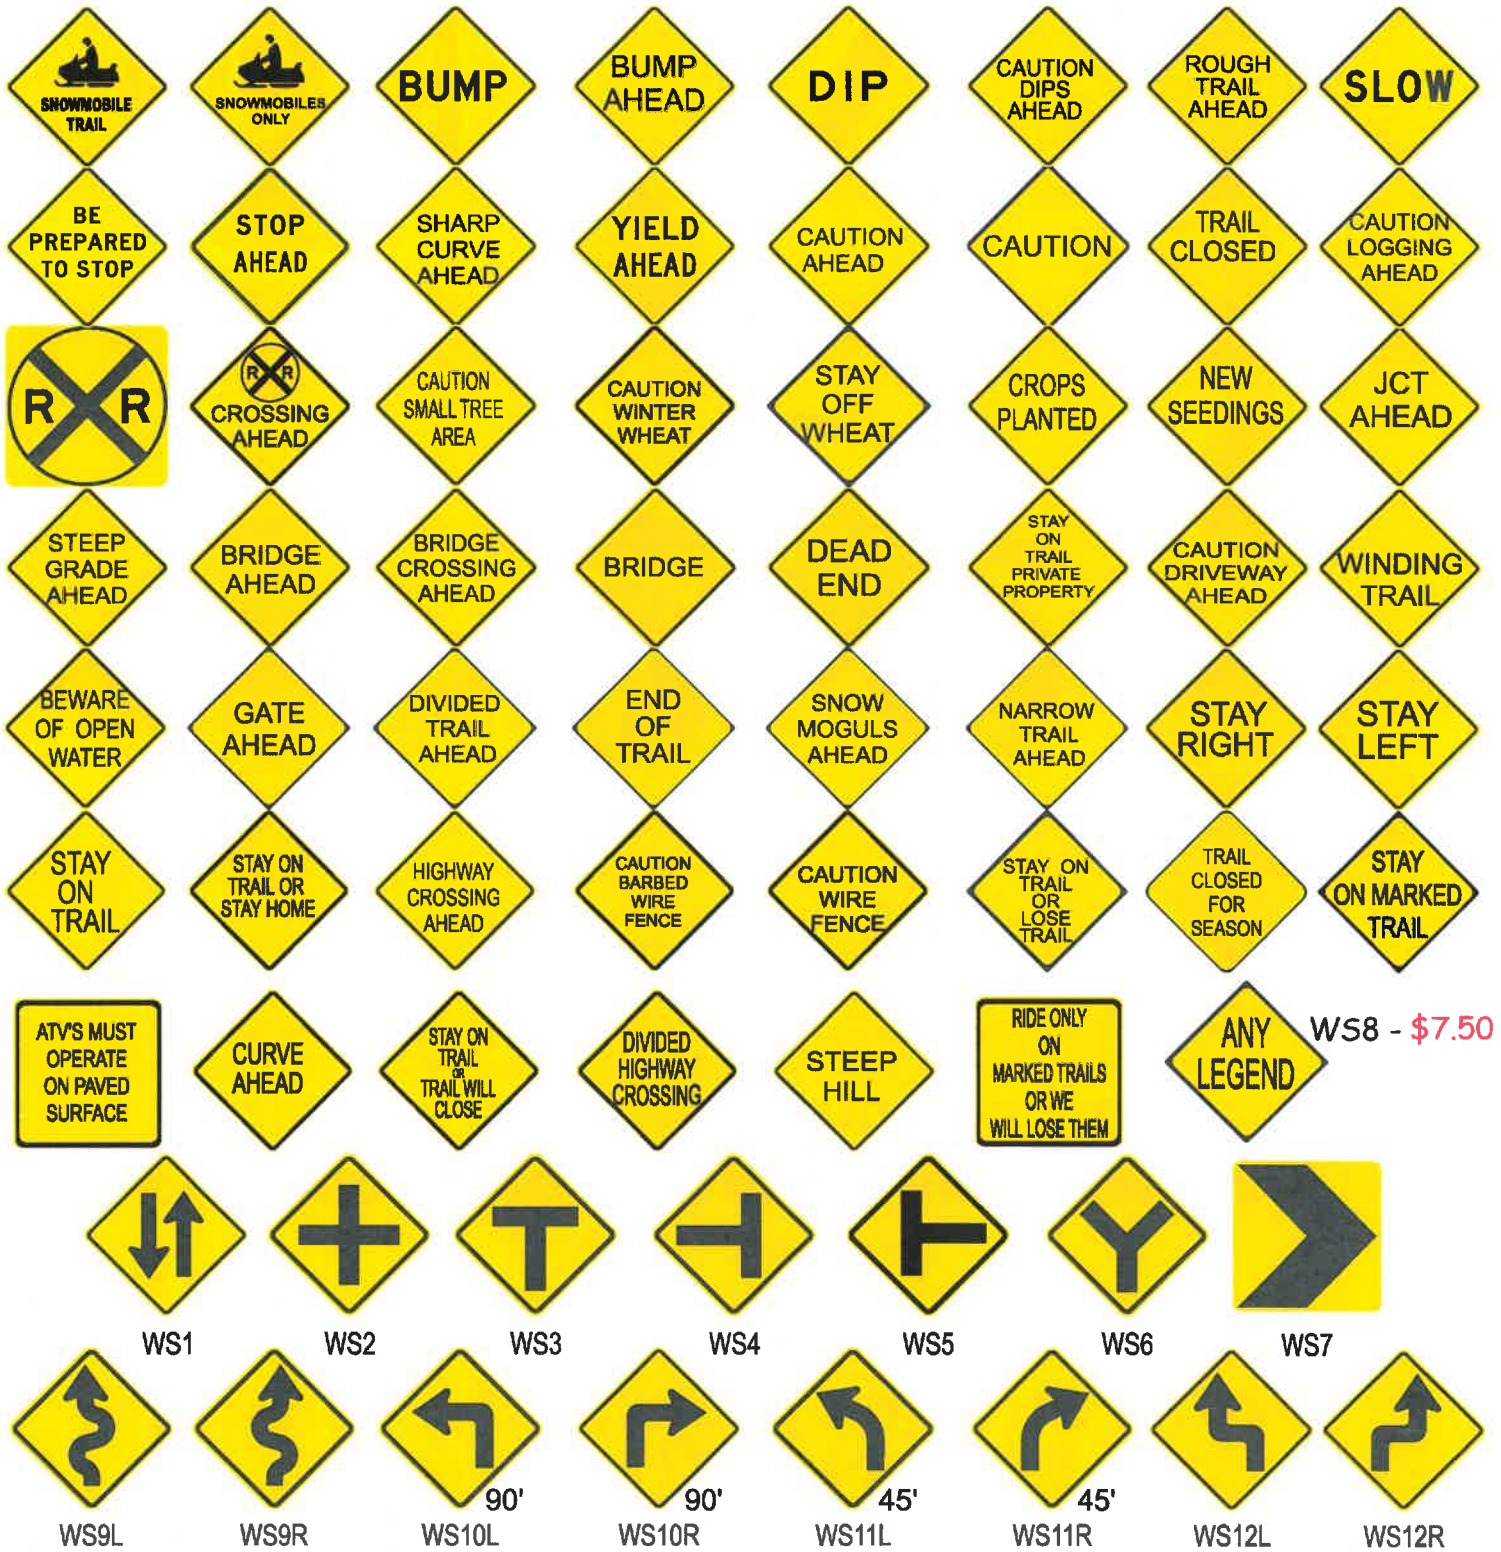

Warning Signs - 12x12

If you don't see something you need, please call

Call 414-481-2200 or Email: Kim@waterstreetspecialty.com

Pricing for 12x12 Warning Signs - .063 aluminum - $6.95 each