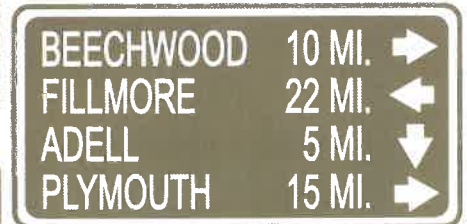

Snowmobiling and/or ATV Speed Limit
12" x 18" - \$18.50 each
Aluminum - Specify Speed

ATV Custom License Plate
4 1/2" x 7" - \$11.70

6" x 18" - \$18.50

12" x 18" - \$23.70

6" x 24" - \$18.70 \$19.20

8" x 24" - \$23.00

10" x 24" - \$27.70

18" x 24" - \$38.50

12" x 24" - \$30.50

24" x 24" - \$44.80

6" x 12" - \$7.95
(your landowner's name)

Intersection
9" x 9" - \$7.30

Please use form blank for guide signs to ensure proper placement of mileage and/or arrows. If you have any questions, please call 920-655-8118 or email: brokenskillgraphics@gmail.com.