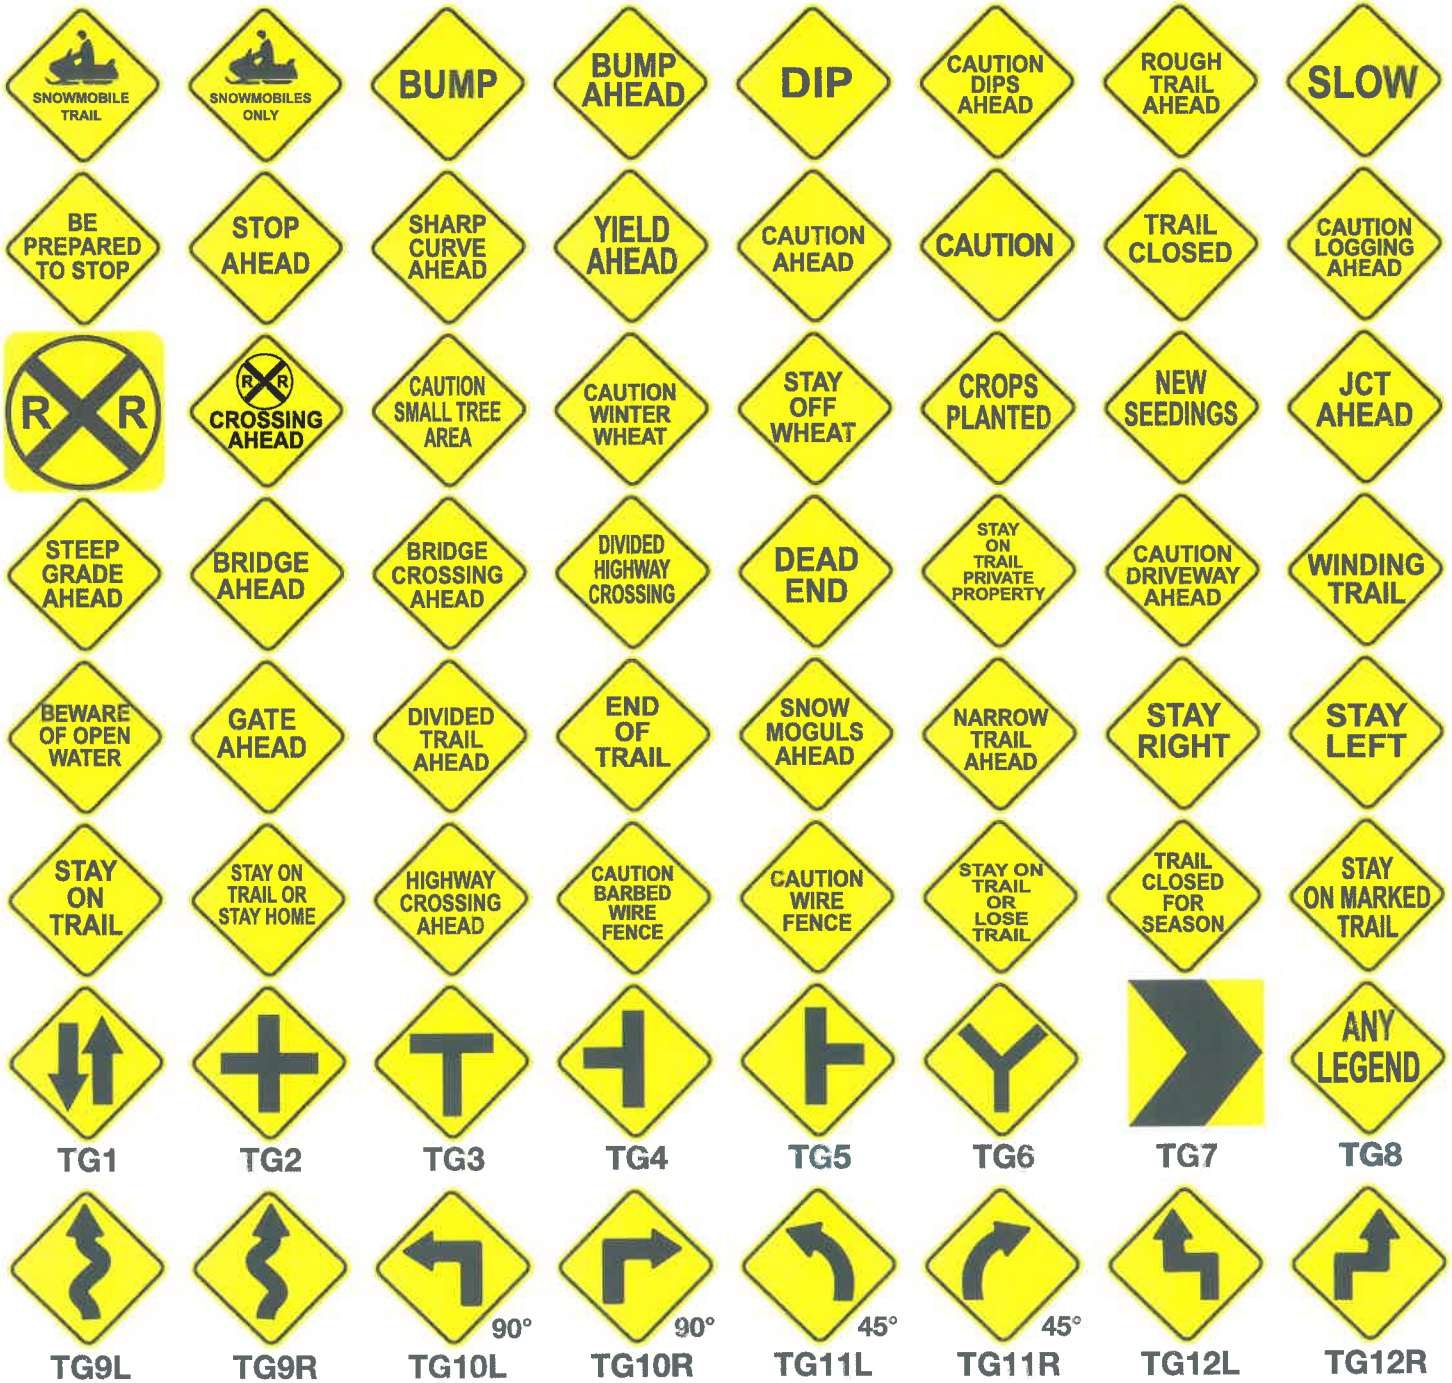

MAKING YOUR TRAILS SAFE...

Trail Signs by

Broken Skull Graphics, LLC

to place an order
or for a quote -
please call

920-655-8118
www.brokenskullgraphics.com

2019-2020

Warning Signs - 12" x 12" PLEASE PLACE ORDERS IN QTY OF 4

GENERAL INFORMATION

All Signs Fabricated with 3M Engineer Grade Reflective Vinyl, Mounting Holes Drilled to your Specifications. Various other Snowmobile and ATV Signs Available.

Corridor Signs
6" x 6" - \$5.00
N,S,E,W & Numbers
to your specifications

Red / White Warning Signs TGS12 - \$7.35 each

No Snowmobiling / No ATVs
12" x 12" - \$7.95 each

Blue / White - Brown / White - Red / White - 12" x 12" - \$7.95 each

Green / White Directional Arrows - 12" x 9" - \$6.45 each

10" x 24" - \$27.70

18" x 24" - \$38.50

12" x 24" - \$30.50

24" x 24" - \$44.80

6" x 12" - \$7.95
(your landowner's name)

Intersection
9" x 9" - \$7.30

Please use form blank for guide signs to ensure proper placement of mileage and/or arrows. If you have any questions, please call 920-655-8118 or email: brokenskillgraphics@gmail.com.